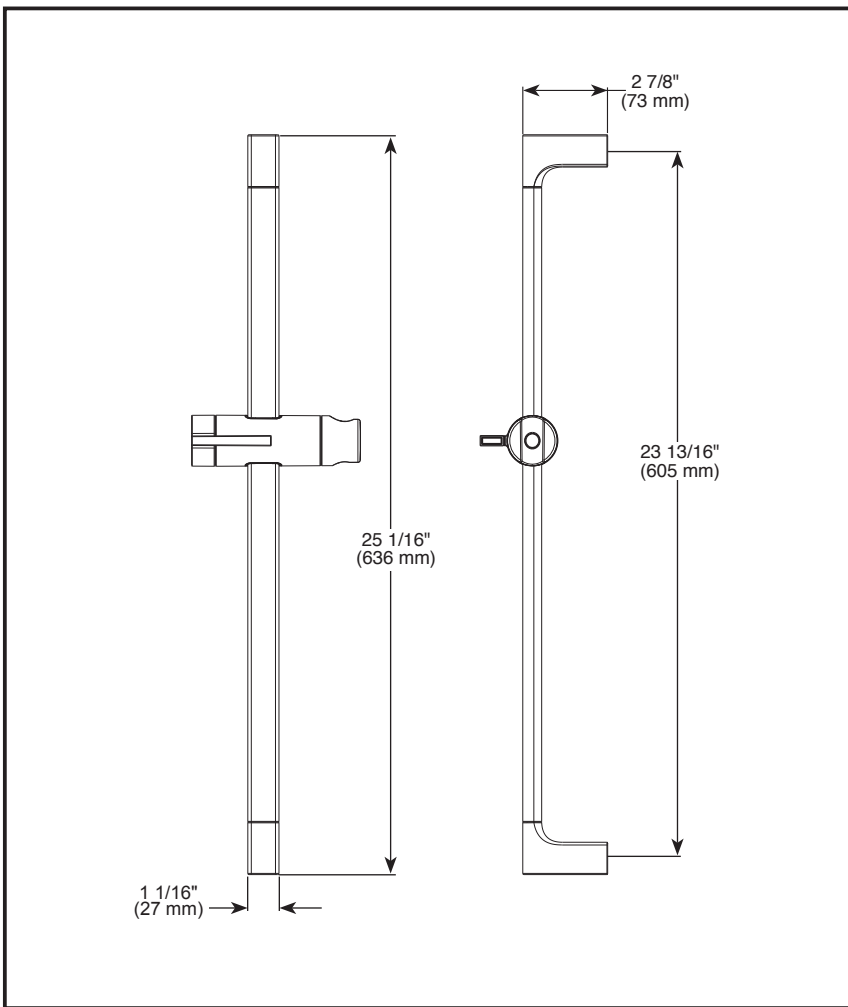

COMPLIES WITH:

- ASME A112.18.1 / CSA B125.1

▲ Designate proper finish suffix

Delta Faucet Company reserves the right (1) to make changes in specifications and materials, and (2) to change or discontinue models, both without notice or obligation. Dimensions are for reference only. See current full-line price book or www.deltafaucet.com for finish options and product availability.

DSP-B-56914 Rev. A

Delta Faucet Company

55 E. 111th Street, Carmel, IN 46280
350 South Edgeware Road, St. Thomas, ON N5P 4L1
© 2025 Delta Faucet Company